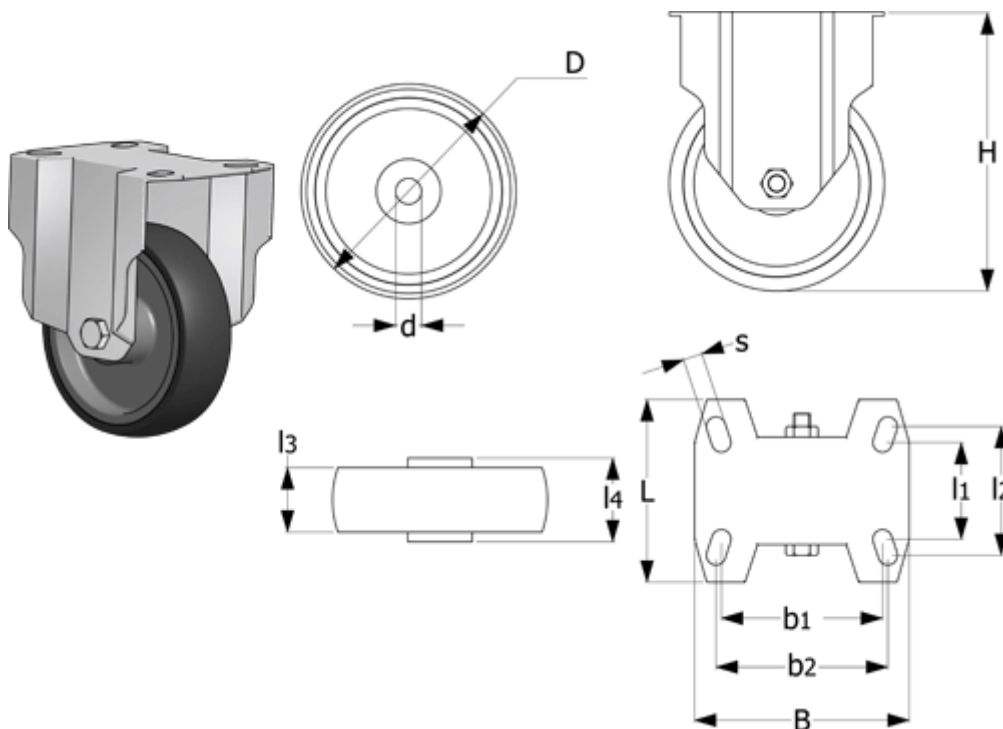

Data Sheet

Article number: 2314452661

Description: E+G Thermoplastic wheel 452661
RE.G1-125-PBL Fixed plate

Measures

B	= 100
b1	= 75
b2	= 80
Code	= 452661
D	= 125
d	= 15
Dynamic load (N)	= 1200
g	= 610

H	= 156
L	= 85
l1	= 45
l2	= 60
l3	= 35
l4	= 44
Rolling resistance (N)	= 1200
s	= 9

Type = RE.G1-125-PBL